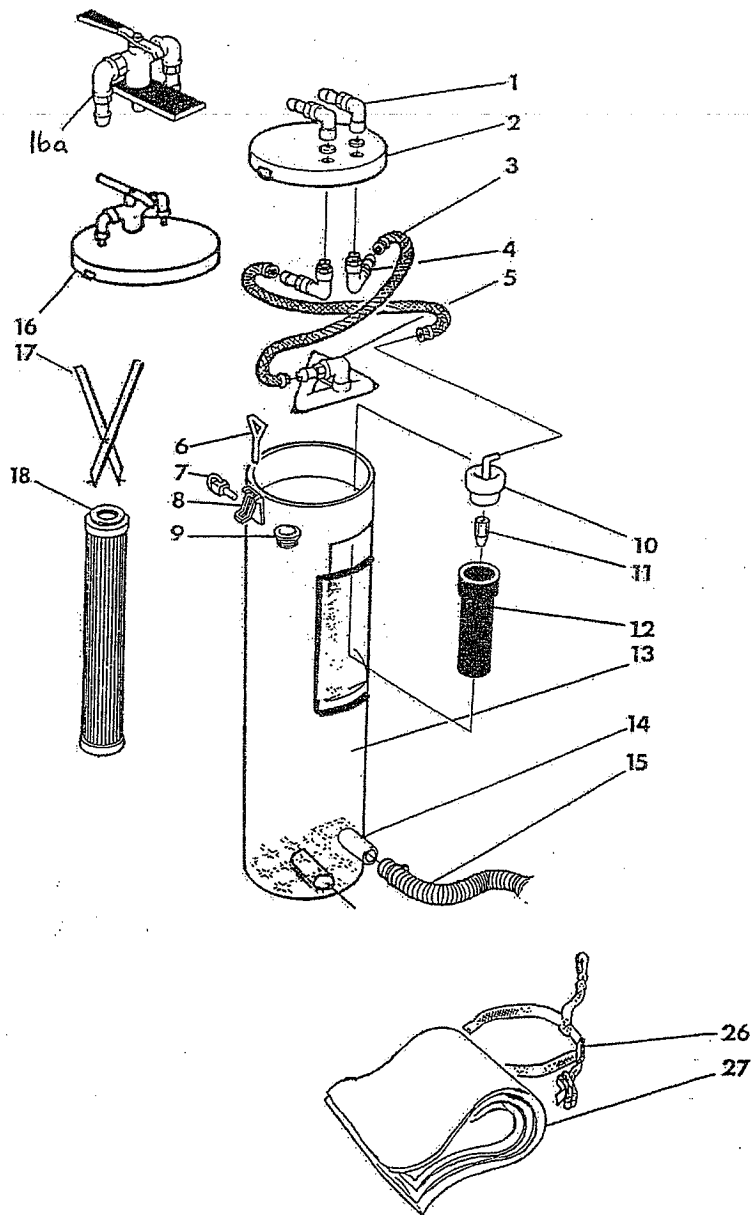

MACRO

Spare Parts List

MACRO

(housing has two ports)

SPARE PARTS LIST

<u>ITEM NO.</u>	<u>DESCRIPTION</u>	<u>PART NUMBER</u>
1	ANGLE COUPLING	399 S 89550
2	TOP COVER	399 S 50500
3	AIR HOSE ASSEMBLY	399 S 86600
4	AIR HOSE CONNECTORS	399 S 89508
5	CLEANING MANIFOLD	399 S 02100
6	LOCKING PIN	399 86250
7	SAFETY PIN	399 53300
8	LOCK	399 14710
9	FILTER THREAD	399 15450
10	EJECTOR 3"	399 S 13800
11	NOZZLE 5.5 mm	399 55800
12	DIFFUSER 3"	399 S 11600
13	HOUSING ASSEMBLY	399 S 15800
14	---	---
15	SUCTION HOSE 2"	
16	3-WAY VALVE	399 S 49200
16a	3-WAY VALVE REMOTE CONTROL	399 49200
17	FILTER TOOL	399 15600
18	FILTER 900 mm	399 15220
19 - 25	---	---
26	BAG BELT ASSEMBLY	399 80500
27	PLASTIC BAG	