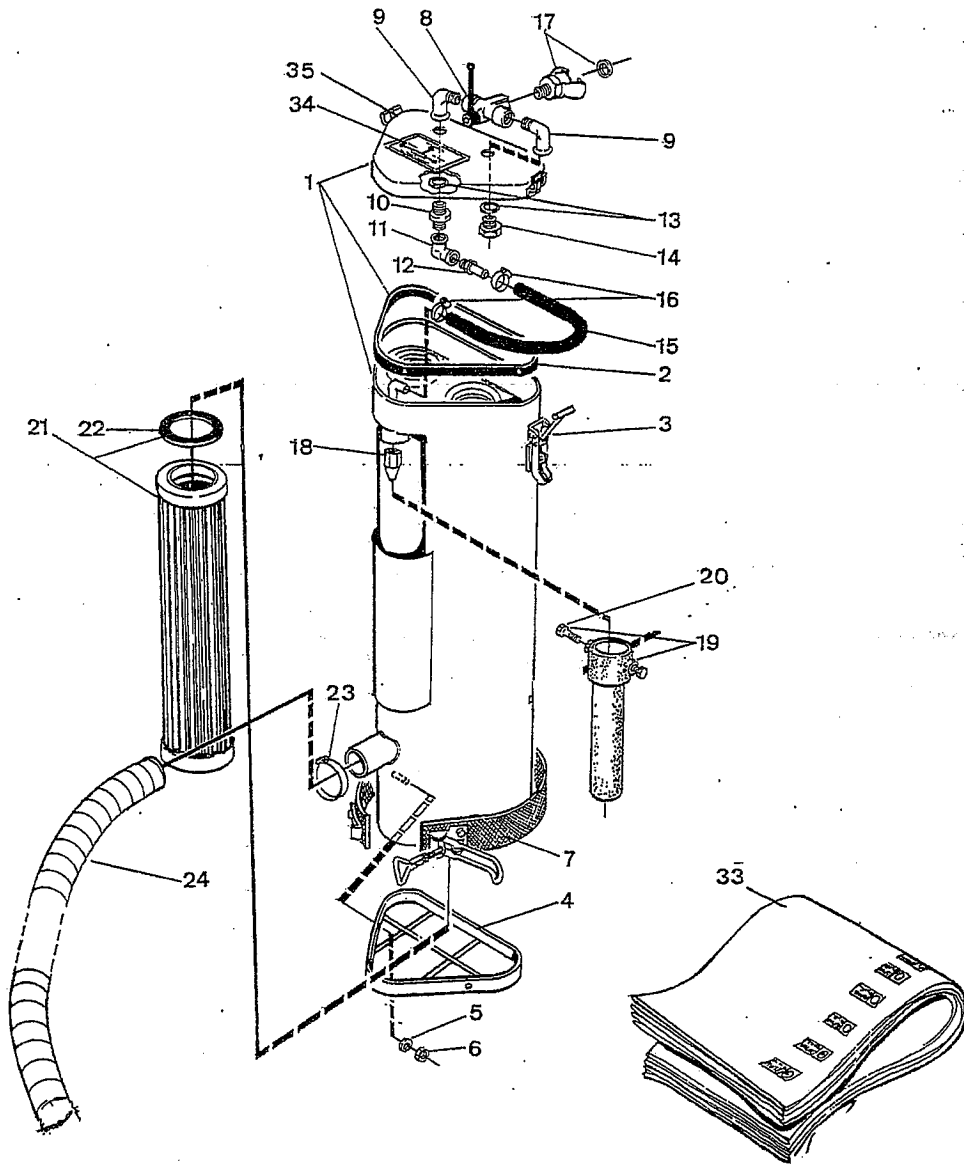

MICRO

SPARE PARTS

MICRO

(housing has one port) SPARE PARTS LIST

<u>ITEM NO.</u>	<u>DESCRIPTION</u>	<u>PART NUMBER</u>
1	HOUSING ASSEMBLY (INCL. ITEMS 1-6)	399 S 30060
2	SEAL	399 08200
3	LOCK	399 14810
4	SCREEN	399 59000
5	WASHER	399 02840
6	NUT	399 57950
7	BELT ASSEMBLY (INCL. LOCK)	399 S 13400
8	THREE-WAY VALVE	399 49200
9	ANGLE COUPLING	399 89000
10	ADAPTER	399 74650
11	ANGLE COUPLING	399 89000
12	HOSE NIPPLE	399 79500
13	SEALING WASHER	399 02880
14	BUSHING	399 06600
15	COMPR. AIR HOSE	399 86500
16	HOSE CLAMP	399 78600
17	PRESSURE IN COUPL.	399 80100
18	NOZZLE STD.	399 55500
19	DIFFUSER 2" (INCL. WITH ITEM 20)	399 S 11500
20	SCREW (INCL. WITH ITEM 19)	---
21	FILTER 600 mm (INCL. WITH ITEM 22)	399 15100
22	GASKET FOR FILTER	399 71650
23 - 32	---	---
33	PLASTIC BAG	
34	---	---
35	TOP COVER	399 50000
36	FILTER TOOL	399 15600