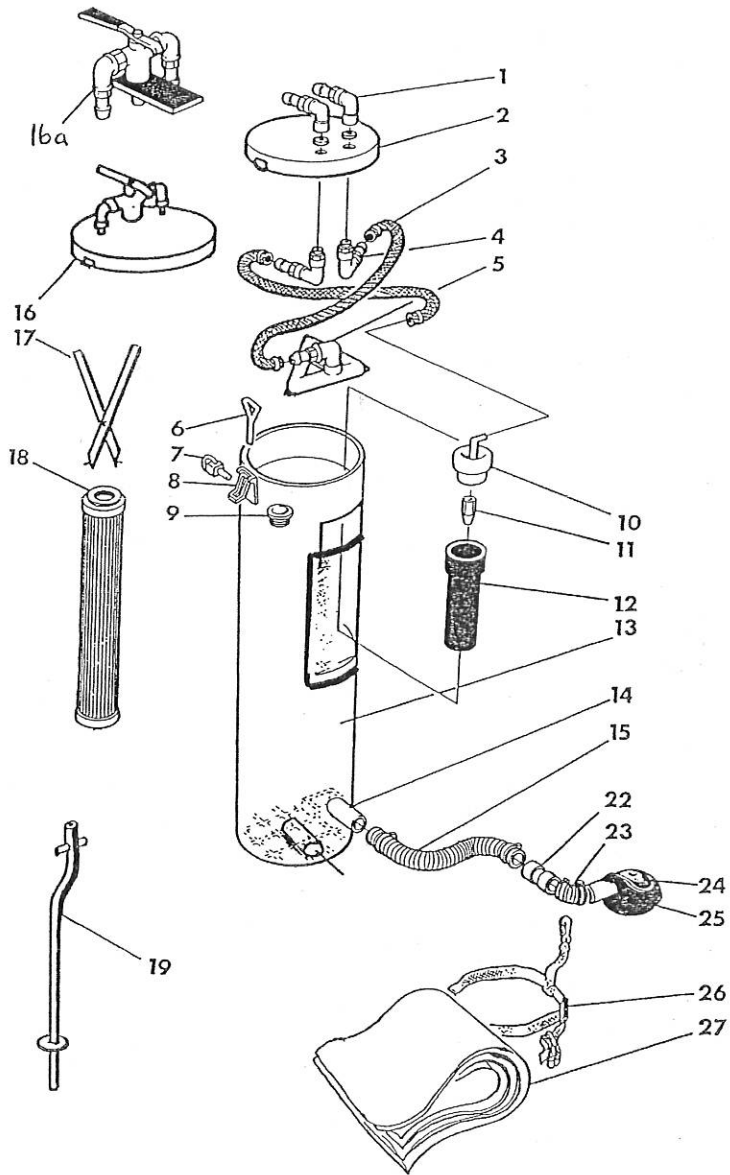

## Spare Parts List

**SPARE PARTS LIST****MACRO**

<b>Pos</b>	<b>Description</b>	<b>Part no</b>	<b>Notes</b>
1	Angle coupling	399 S 89550	
2	Top cover	399 S 50500	
3	Air hose assy.	399 S 86600	
4	Air hose connectors	399 S 89508	
5	Cleaning manifold	399 S 02100	
6	Locking pin	399 86250	
7	Safety pin	399 53300	
8	Lock	399 14710	
9	Filter thread	399 15450	
10	Ejector 3"	399 S 13800	
11	Nozzle 5,5mm	399 55800	
12	Diffuser 3"	399 S 11600	
13	Housing assy.	399 S 15800	
14	----	----	
15	Suction hose 2"	399 83000	
16	3-way valve assy.	399 S 49200	
16a	3-way valve remote control	399 49200	
17	Filter tool	399 15600	
18	Filter 900mm	399 15220	3 pcs
19	Bracket stay	399 S 8600	
20	----	----	
21	----	----	
22	Swivel 2"	399 75600	
23	Suction hose w clamps assy.	399 S 83010	
24	Pick-up-hood gasket	399 71400	
25	Pick-up-hood assy.	399 S 82950	
26	Bag belt assy.	399 80500	
27	Plastic bag	399 72500	